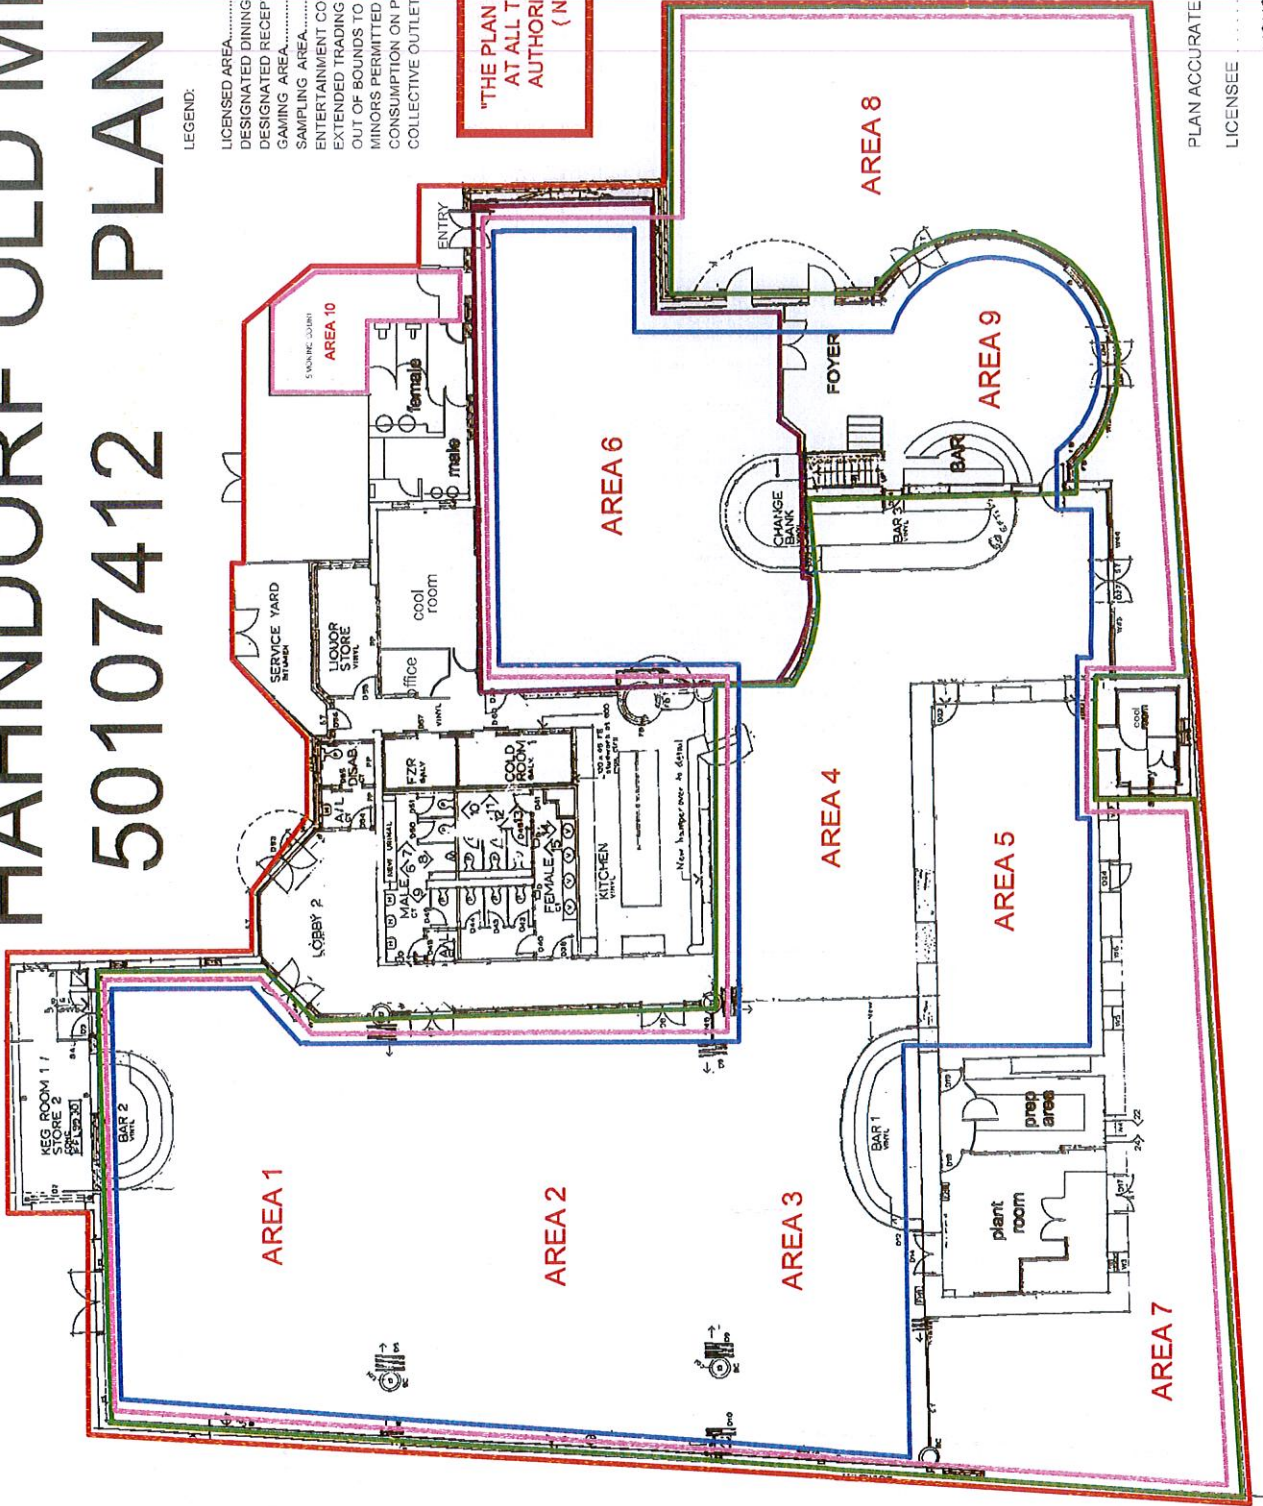

HAHNDORF OLD MILL 50107412 PLAN A

LEGEND:

- LICENSED AREA.....RED LINE
- DESIGNATED DINING AREA.....GREEN LINE
- DESIGNATED RECEPTION AREA.....BROWN LINE
- GAMING AREA.....PURPLE LINE
- SAMPLING AREA.....YELLOW LINE
- ENTERTAINMENT CONSENT.....BLUE LINE
- EXTENDED TRADING AUTHORITY.....PINK LINE
- OUT OF BOUNDS TO MINORS.....ORANGE LINE
- MINORS PERMITTED AFTER MIDNIGHT.....BROKEN ORANGE LINE
- CONSUMPTION ON PREMISES.....BROKEN YELLOW LINE
- COLLECTIVE OUTLET.....BROKEN RED LINE

**"THE PLAN MUST BE KEPT ON THE PREMISES
AT ALL TIMES AND BE PRODUCED TO AN
AUTHORISED OFFICER UPON REQUEST."
(NEED NOT BE DISPLAYED)**

PLAN ACCURATE AS AT / /

LICENSEE

LIQUOR AND GAMBLING COMMISSIONER

(Signature)

PLAN UPDATED 28/03/11

DIMENSIONS ARE IN MILLIMETRES

GROUND FLOOR PLAN 1:100